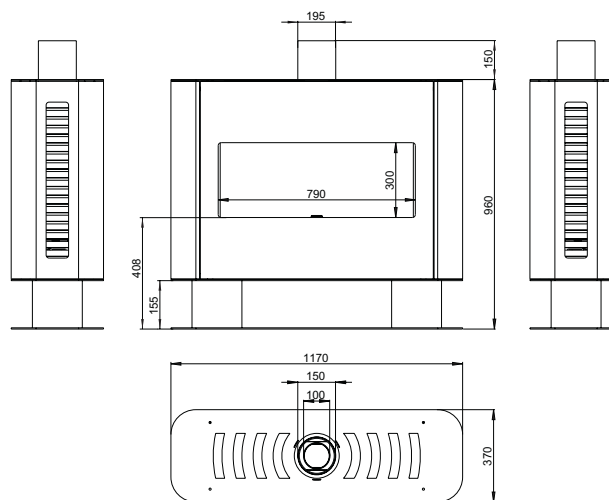

Venezia90I/P double face • central • péninsule

- CN09AT MI400 (CORTEN)
- CN09AT MI300 (RAL9016)
- CN09AT MI200 (RAL9005)
- CN09AT MI500 (COULEUR)