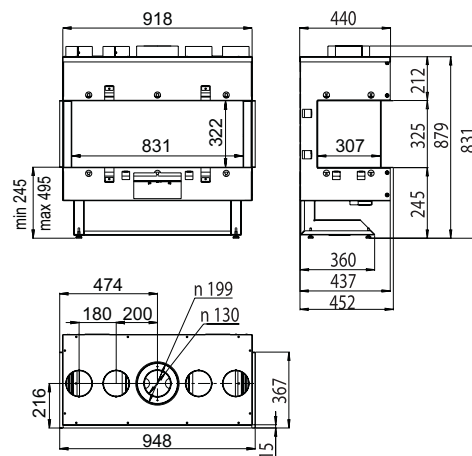

Venezia90F - trois faces - double coin

IN09AF M0000