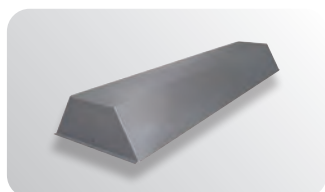

COUVERCLE ANTI-PLUIE pour installation
extérieure en acier inoxydable.

code modèle L x L x h
70006508 00 Focus/Snake 40 356x379x152
70006509 00 Focus/Snake 60 356x512x152
70006510 00 Focus/Snake 80 356x780x152
70006511 00 Focus/Snake 130 356x1313x152
70006514 00 Focus/Snake 180 356x1863x152
70006580 00 Quadro 40 441x1863x152